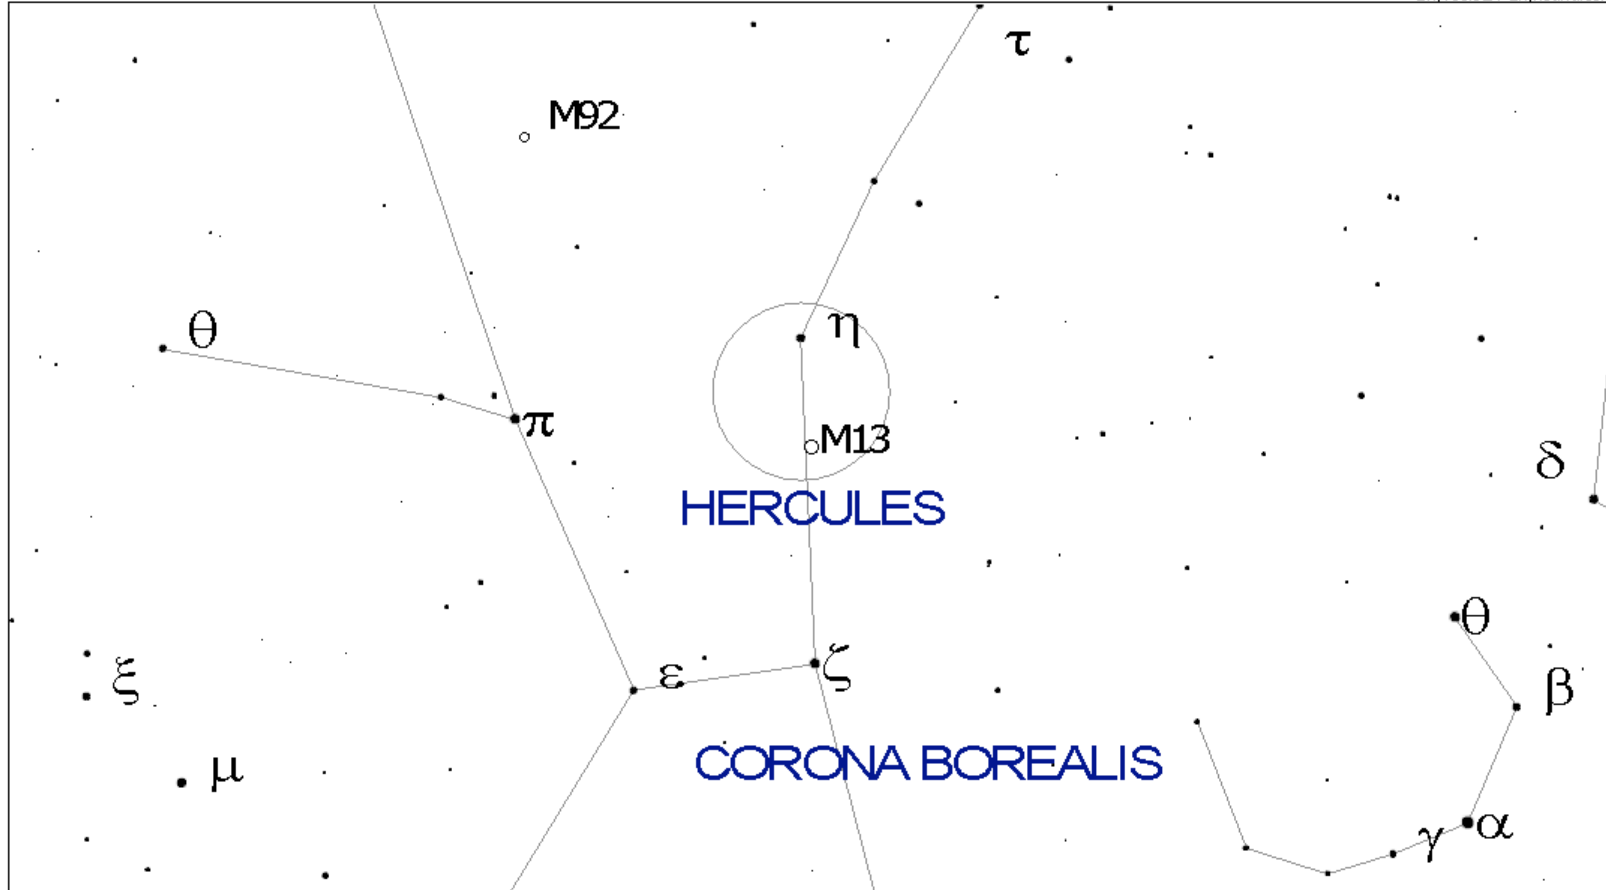

M13

SkyTools2 / Skyhound.com

Keystone (Globular Cluster)  
 aka M 13, NGC 6205  
 RA: 16h41m41.0s Dec: +36°27'36" J2000 (Her)  
 Mag: 5.80 Size: 20.0' Distance: 26000 ly

- ◉ • Galaxy
- ◻ ▸ Nebula
- ◊ • Dark Neb.
- • Globule
- ◌ • Open Cl.
- ◉ • Globular Cl.