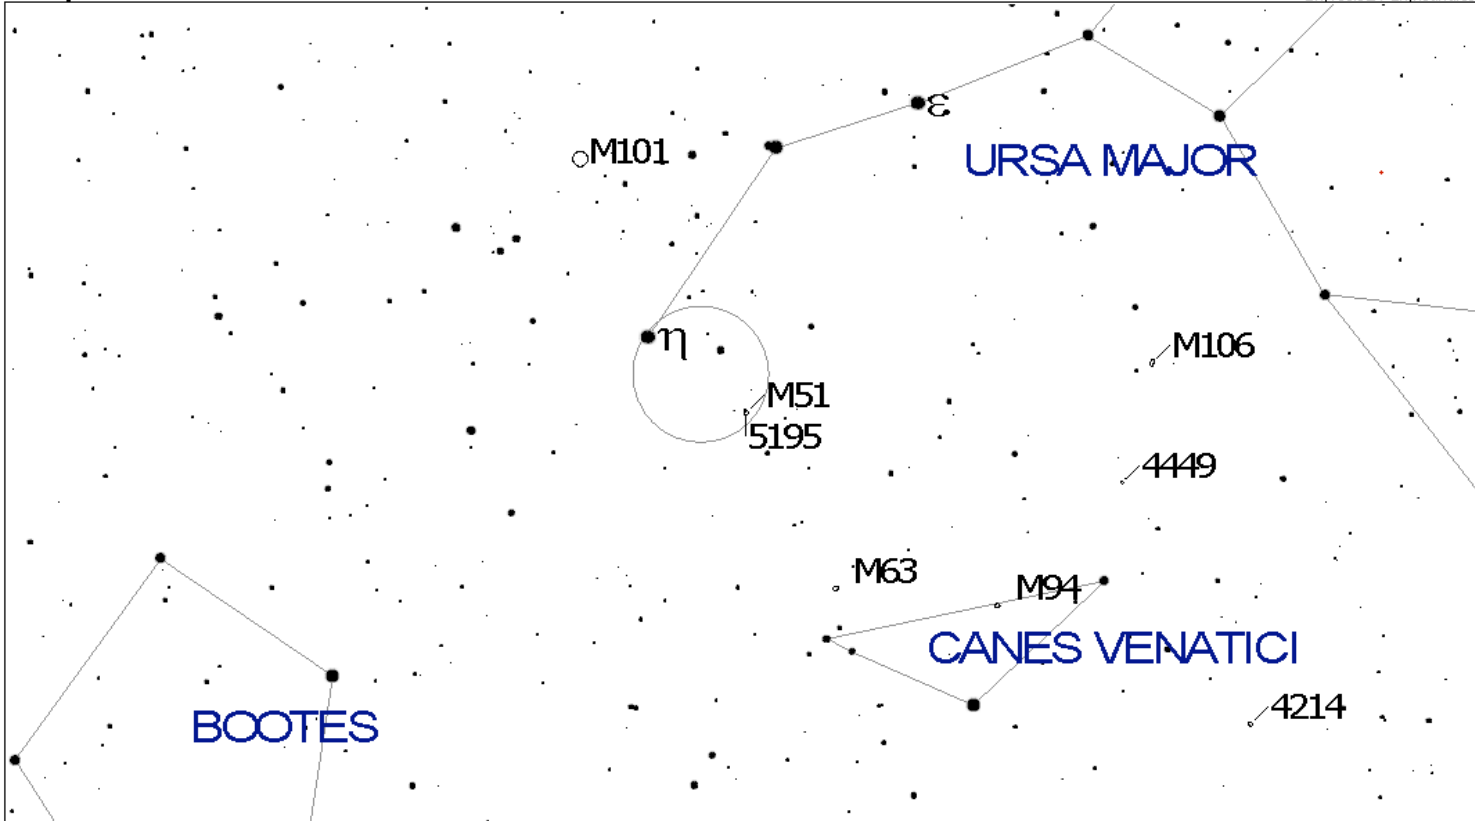

Whirlpool

SkyTools2 / Skyhound.com

Whirlpool (Galaxy)
 aka M51, NGC 5194, Arp 85, PGC 47404, MCG 8-25-12, UGC 8493
 RA: 13h29m52.4s Dec: +47°11'41" J2000 (CVn)
 Mag: 8.90 Size: 9.8x 6.8' Spiral c, Face on SB. 22.1 Mag/arc-sec²

0 • Galaxy