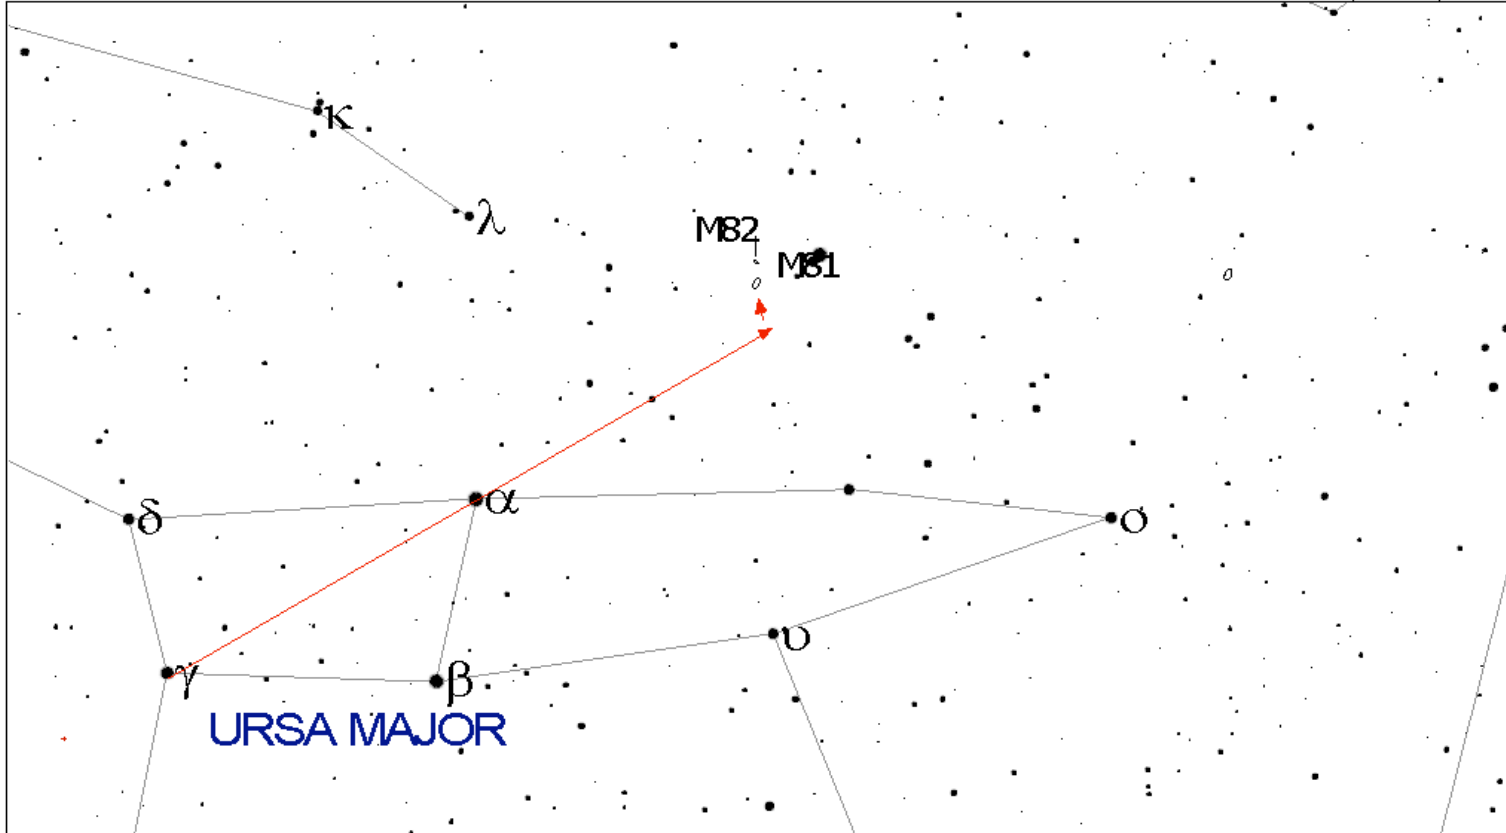

M81 and M82 in Ursa Major

SkyTools 2 / Skyhound.com

09h53m23.4s +65°09'08.1" (Other)

0 = Galaxy